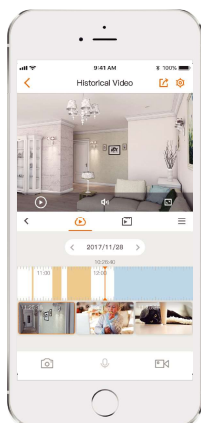

imou

Rex 2D 5MP

5MP H.265 Wi-Fi Pan & Tilt Camera

With 5MP/3K live monitoring and panoramic pan & tilt feature, Rex 2D ensures every corner of your home completely covered. Human Detection quickly finds human targets in the images and sends a notification to you. With built-in siren, Rex 2D actively keeps unwelcome visitors away from what you care about. Privacy Mode helps protect your personal privacy when you are home, and Smart Tracking function lets the camera follow moving objects when it detects motion.

- | | | |
|--|---|---|
|  H.265 5MP/3K
Sees more than 1080P |  Human Detection
Quickly finds human targets in your home |  Smart Tracking
Automatically tracks moving objects |
|  Privacy Mode
Hides the lens to protect your personal privacy |  Active Deterrence
Scare away unwelcome visitors with built-in siren |  Two-way Talk
Real-time communicates with people at the camera |
|  24/7 Protection
Infrared night vision for clear-as-day clarity even in pitch dark |  Abnormal Sound Alarm
Sends alerts to your smartphone when it detects abnormal sound |  Auto-cruise
Survey the area 360° horizontally or cruise between favorite points |
|  Diversified Storage
Supports NVR, Cloud Storage or Micro SD card (up to 256GB) |  Alarm Notification
Sends instant motion-activated alerts to your mobile phone |  Wi-Fi Connection
IEEE802.11b/g/n(2.4GHz) |

Stay close with what you care

With Cloud service, you will have access to what you care as long as Internet is available. You can record daily or motion videos on Cloud and play back anytime anywhere.

<http://www.imoulife.com>

Front View

Back View

Specifications

Camera

1/3" Progressive CMOS
5MP(2688 x 1620)
Night Vision: 10m(33ft) Distance
3.6mm Fixed Lens
Field of View : 76° (H), 40° (V), 92° (D)
0~355° Pan & 0~90° Tilt

Video & Audio